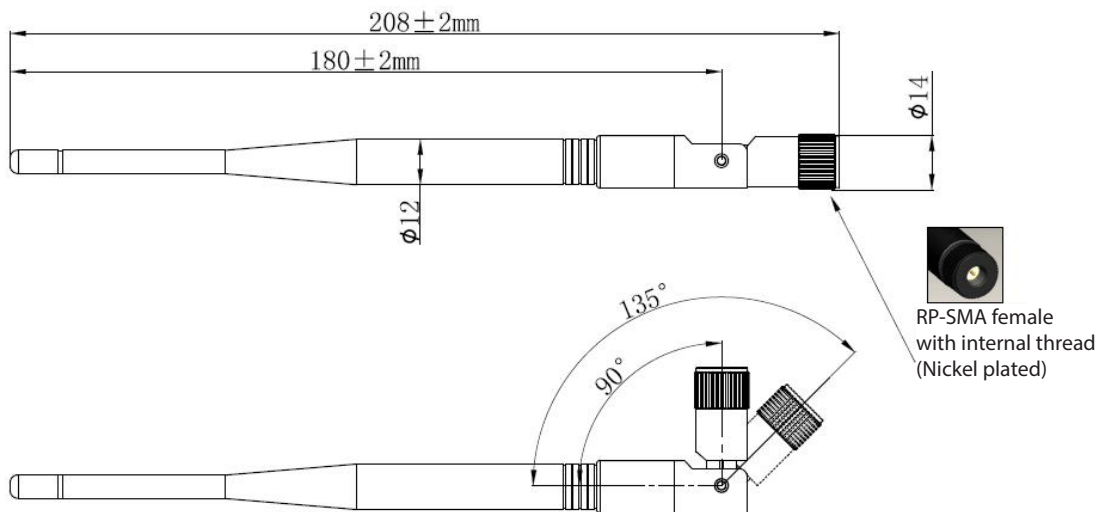

### Specifications

<b>Frequency:</b>	868MHz
<b>Gain:</b>	0.86 dBi
<b>Impedance:</b>	50 Ohms
<b>Efficiency value:</b>	25%
<b>Polarization:</b>	Vertical
<b>VSWR</b>	≤2.0
<b>Operating Temperature Range:</b>	-0 to 60°C
<b>Connector</b>	RP-SMA female
<b>Dimensions</b>	208 x 14mm